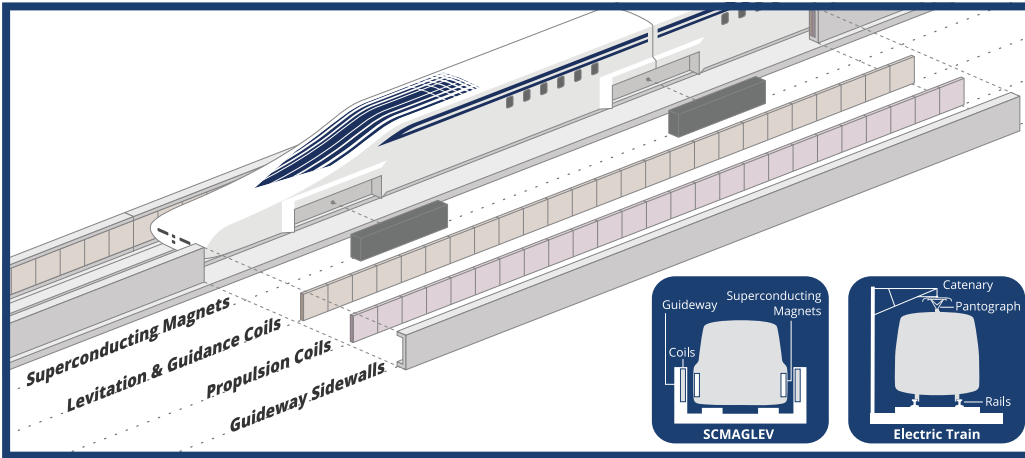

The SCMAGLEV is capable of revolutionizing how people live and work in the most congested travel corridor in the United States.

INTRODUCE INNOVATIVE TECHNOLOGY

The SCMAGLEV is safe, fast, and proven.

IMPROVE MOBILITY

Connecting transportation networks.

FOSTER ECONOMIC DEVELOPMENT

Bringing opportunities for growth.

SPUR JOB CREATION

Thousands of jobs in many fields.

IMPROVE AIR QUALITY

Taking cars off of roadways.

HOW IT WORKS:

Rather than running on standard railroad tracks, SCMaglev trains levitate without friction between the walls of a U-shaped guideway that contains coils of metal.

Strong magnetic forces between these coils and superconducting magnets on the train are used for efficient and super-high-speed operation while remaining secure and free from derailment.