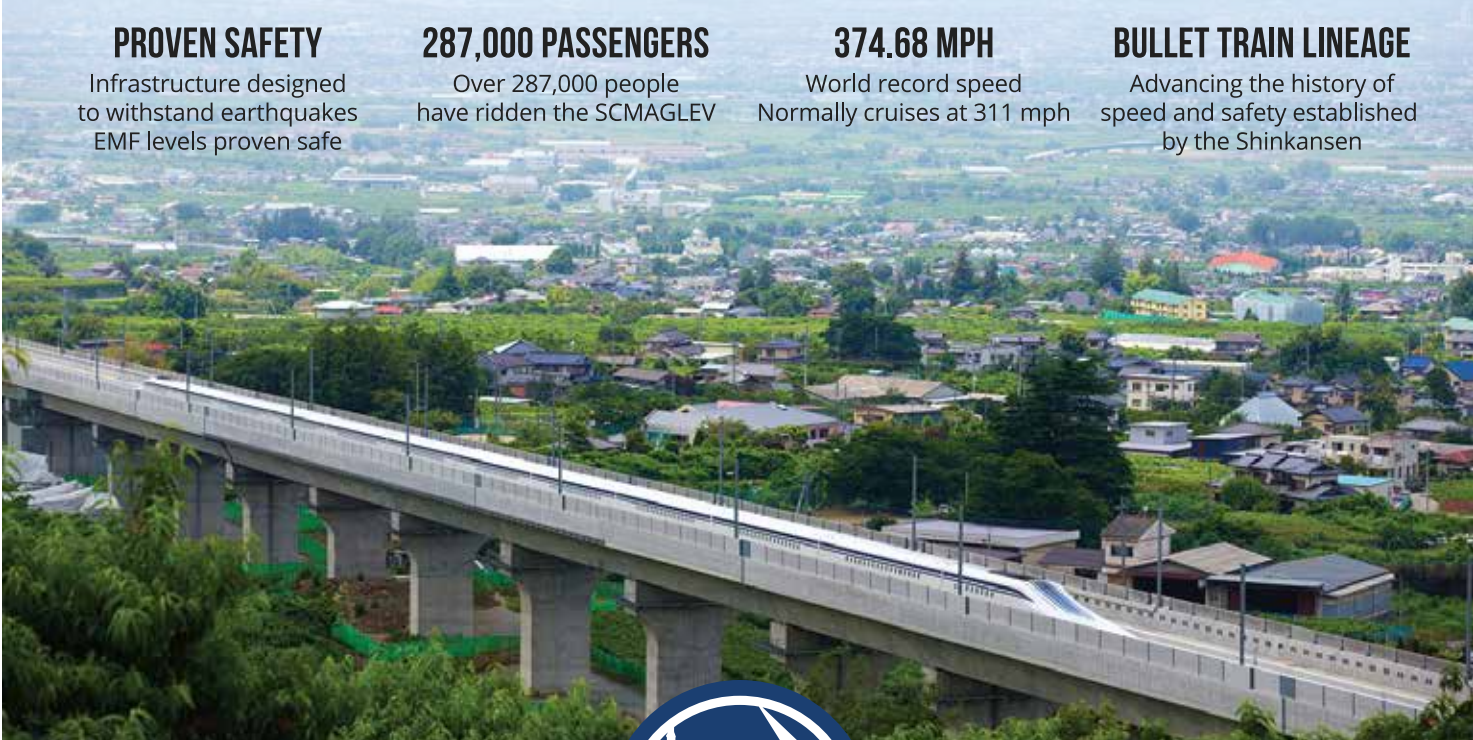

BULLET TRAIN LINEAGE

Advancing the history of speed and safety established by the Shinkansen

HELP MAKE SCMAGLEV A REALITY

Washington

1212 New York Ave NW #700
Washington DC 20005
(202) 499-7933

Baltimore

6 South Gay Street
Baltimore MD 21202
(443) 759-8360